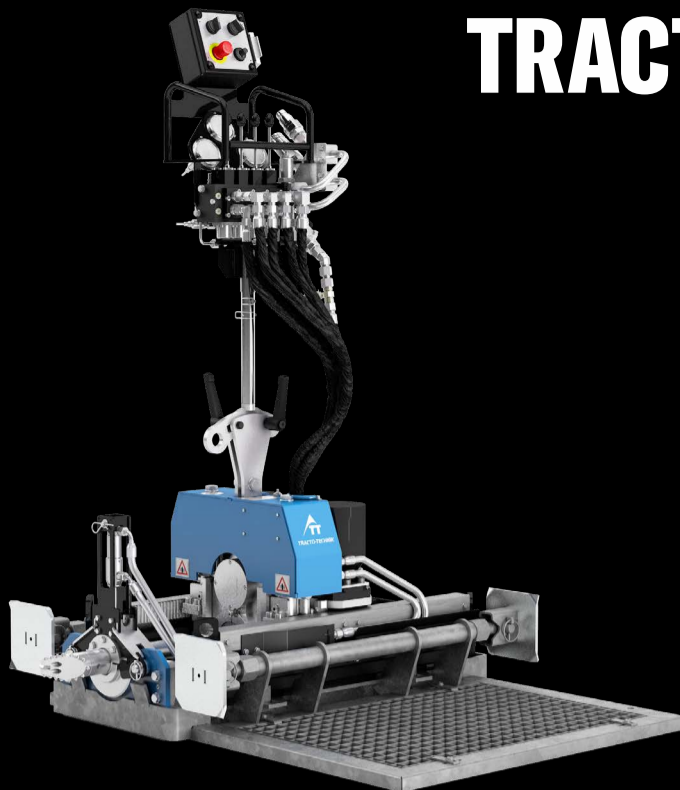

GRUNDOPIT PS40

TRACTO

SMALL FAST FLEXIBLE

- COMPLETE PACKAGE AT SPECIAL OFFER PRICE
- IMMEDIATELY AVAILABLE

GRUNDOPIT PS40 FLUID-ASSISTED MINI DRILL RIG SPEEDY HIGH-FLYER

ADVANCED TRENCHLESS TECHNOLOGY

[TRACTO.COM/GRUNDOPIT](https://tracto.com/grundopit)

**Complete package
at special
offer price**

GRUNDOPIT PS40

SPEEDY HIGH-FLYER

- Near-surface drilling from a shallow pit
- Only 1 m² set-up space required for pits in the footpath
- For house connections, especially FTTH
- 40 kN thrust and pullback force
- Bore length ≤ 50m
- Pipes up to Ø 110 mm
- 100% TRACTO-Quality

IMMEDIATELY AVAILABLE

GRUNDOPIT PS40 COMPLETE PACKAGE

- + Pit-start frame, mechanical
- + Cables & Hoses
- + Remote control
- + Safety pack
- + 50 drill rods with magazine
- + Mixing system MA09
- + Hydraulic power unit HP28
- + F1 Digitrak incl. sonde and FCD Display

MORE INFORMATION

Your local TRACTO contact will be happy to provide you with further information.

Special offer valid until 31.07.2022 or while stocks last.